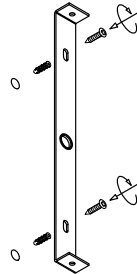

NOVA LUCE

9738200

1

Turn off the general switch

2

Mark, drill holes,
apply plastic anchors
& tie up the screws into place

3

Connect wires

4

Apply side screws

5

Apply the bulb by rotating

6

Fix the glass into place by rotating

7

Turn on the general switch