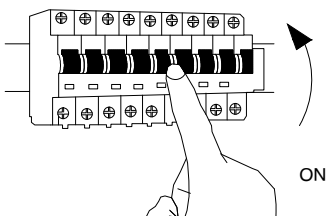

NOVA LUCE

9738200

1

Turn off the general switch

2

Mark, drill holes,
apply plastic anchors
& tie up the screws into place

3

Connect wires

4

Apply side screws

5

Apply the bulb by rotating

6

Fix the glass into place by rotating

7

Turn on the general switch