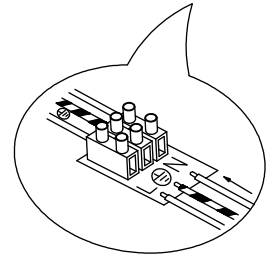

NOVA LUCE

9738200

1

Turn off the general switch

2

Mark, drill holes,
apply plastic anchors
& tie up the screws into place

3

Connect wires

4

Apply side screws

5

Apply the bulb by rotating

6

Fix the glass into place by rotating

7

Turn on the general switch