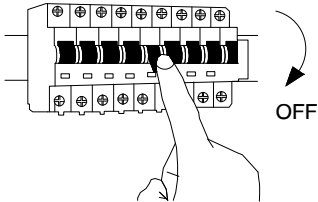

NOVA LUCE

9738200

1

Turn off the general switch

2

Mark, drill holes,
apply plastic anchors
& tie up the screws into place

3

Connect wires

4

Apply side screws

5

Apply the bulb by rotating

6

Fix the glass into place by rotating

7

Turn on the general switch