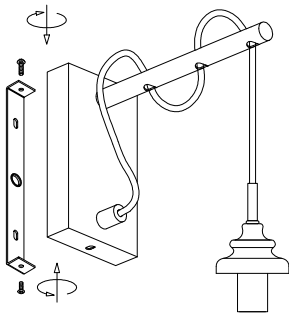

NOVA LUCE

9738200

1

Turn off the general switch

2

Mark, drill holes,
apply plastic anchors
& tie up the screws into place

3

Connect wires

4

Apply side screws

5

Apply the bulb by rotating

6

Fix the glass into place by rotating

7

Turn on the general switch