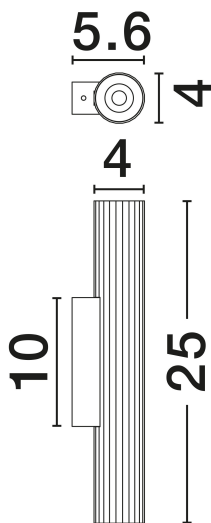

NOVA LUCE

PRODUCT DATASHEET

Version: 001

PRODUCT PHOTOGRAPH

GENERAL INFORMATION

Product Code	9060305
Collection	Indoor
Product Category	Wall
Product Family	Riveta
Mounting Location	Wall
Application Environment	Indoor
Specifications	N/A

DIMENSION & WEIGHT

LxWxH (cm)	D: 4 W: 5.6 H: 25
Cut Out (cm)	N/A
Weight (Kgr)	0.33

MATERIAL & COLOR

Product Color	Sandy Black
Body Material	Aluminium

APPLICATION & MOUNTING

Ambient Working Temp.	Max 45°C
Type of Protection	IP20
Dimmable	No
Type of Dimming	N/A
Mounting type	Surface
Mounting Depth (cm)	N/A
Led Module Replaceable	No
Light Source	LED

TECHNICAL DRAWING

NOVA LUCE S.A

Schimatari Viotias
32009, Greece

+30 22620 58 121
+30 22620 56 743

info@novaluce.com
www.novaluce.com