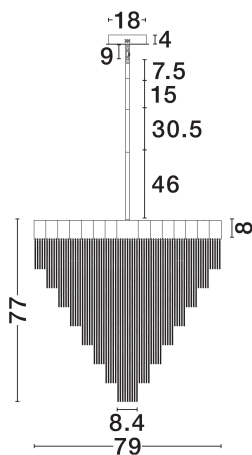

NOVA LUCE

PRODUCT DATASHEET

Version: 001

PRODUCT PHOTOGRAPH

TECHNICAL DRAWING

GENERAL INFORMATION

Product Code	9186995
Collection	Indoor
Product Category	Ceiling
Product Family	Revia
Mounting Location	Wall
Application Environment	Indoor
Specifications	N/A

DIMENSION & WEIGHT

LxWxH (cm)	L: 79 W: 72 H: 97-157.8
Cut Out (cm)	N/A
Weight (Kgr)	13.2

MATERIAL & COLOR

Product Color	Brushed Gold
Body Material	Steel & Aluminium

APPLICATION & MOUNTING

Ambient Working Temp.	Max 45°C
Type of Protection	IP20
Dimmable	Yes
Type of Dimming	Triac
Mounting type	Surface
Mounting Depth (cm)	N/A
Led Module Replaceable	No
Light Source	LED

Power (Nominal)	79W
Input voltage (Nominal)	220-240V
Mains Frequency	50/60Hz

PHOTOMETRICAL DATA

Luminous Flux	2754lm
Color Temperature	3000K
Light Color (Designation)	Warm White

WARRANTY

Warranty	3 Years
----------	----------------