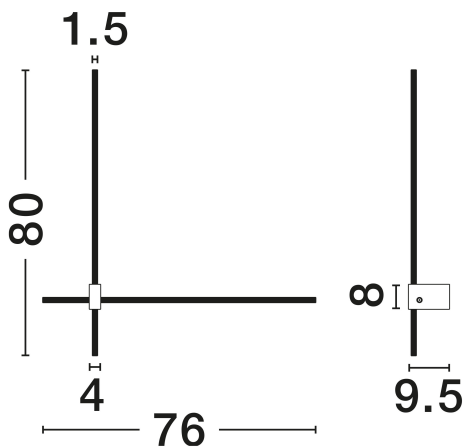

TECHNICAL DRAWING

GENERAL INFORMATION

Product Code	9060273
Collection	Indoor
Product Category	Wall
Product Family	Peak
Mounting Location	Wall
Application Environment	Indoor
Specifications	N/A

DIMENSION & WEIGHT

LxWxH (cm)	L: 76 W: 9.5 H: 80
Cut Out (cm)	N/A
Weight (Kgr)	0.9

MATERIAL & COLOR

Product Color	Brass Gold
Body Material	Aluminium

APPLICATION & MOUNTING

Ambient Working Temp.	Max 45°C
Type of Protection	IP20
Dimmable	Yes
Type of Dimming	Triac
Mounting type	Surface
Mounting Depth (cm)	N/A
Led Module Replaceable	No
Light Source	LED

NOVA LUCE S.A

Schimatari Viotias
32009, Greece

+30 22620 58 121
+30 22620 56 743

info@novaluce.com
www.novaluce.com