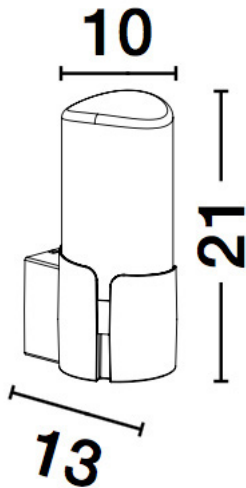

NOVA LUCE

PRODUCT DATASHEET

Version: 001

PRODUCT PHOTOGRAPH

TECHNICAL DRAWING

GENERAL INFORMATION

Product Code	9209211
Collection	Outdoor
Product Category	Wall
Product Family	PYRO
Mounting Location	Wall
Application Environment	Outdoor

DIMENSION & WEIGHT

LxWxH (cm)	L: 10 W: 13 H: 21
Cut out (cm)	N/A
Weight (Kgr)	0.6

MATERIAL & COLOR

Product Color	Dark Grey
Body Material	Aluminum-Acrylic

APPLICATION & MOUNTING

Ambient Working Temp.	Max 40 °C
Type of Protection	IP54
Dimmable	No
Type of Dimming (Optional)	N/A
Mounting type	Surface
Mounting Depth (cm)	N/A
Led Module Replaceable	Yes
Light Source	E27