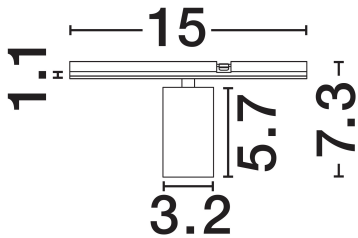

GENERAL INFORMATION

Product Code	9030128
Collection	Indoor
Product Category	Ceiling
Product Family	Madoc
Mounting Location	Wall
Application Environment	Indoor
Specifications	N/A

DIMENSION & WEIGHT

LxWxH (cm)	D: 3.2 W: 15 H: 7.3
Cut Out (cm)	N/A
Weight (Kgr)	0.115

MATERIAL & COLOR

Product Color	Sandy Black
Body Material	Aluminium

APPLICATION & MOUNTING

Ambient Working Temp.	Max 45°C
Type of Protection	IP20
Dimmable	No
Type of Dimming	N/A
Mounting type	Surface
Mounting Depth (cm)	N/A
Led Module Replaceable	No
Light Source	LED

NOVA LUCE S.A

Schimatari Viotias
32009, Greece

+30 22620 58 121
+30 22620 56 743

info@novaluce.com
www.novaluce.com