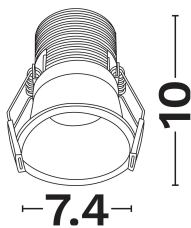

NOVA LUCE

PRODUCT DATASHEET

Version: 001

PRODUCT PHOTOGRAPH

GENERAL INFORMATION

Product Code	9844029
Product Category	Downlights
Product Family	Glyce
Mounting Location	Ceiling
Application Environment	Indoor

DIMENSION & WEIGHT

LxWxH (cm)	D:7.4 H:10
Cut out (cm)	6,5
Weight (Kgr)	N/A

TECHNICAL DRAWING

MATERIAL & COLOR

Product Color	Black
Body Material	Aluminium
Cover Material	N/A

APPLICATION & MOUNTING

Ambient Working Temp.	45 C
Type of Protection	IP20
Protection Class IK	IK03
Dimmable	Yes
Type of Dimming (Optional)	Triac/Dali
Mounting type	Recessed
Mounting Depth (cm)	Ceiling
Led Module Replaceable	No
Light Source	Led
Adjustable	No

PHOTOMETRICAL DATA

Luminous Flux	1079
Luminous Efficacy	54
Color Temperature	2700
Light Color (Designation)	Warm White
CRI	>90
SDCM	<3
Beam Angle	36
UGR	<19

LIFESPAN

Lifetime	50000
----------	--------------