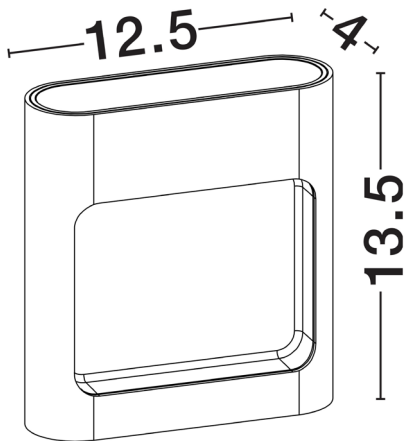

GENERAL INFORMATION

Product Code	9030863
Collection	Outdoor
Product Category	Wall
Product Family	Tall
Mounting Location	Wall
Application Environment	Outdoor
Specifications	Antisalt Protection

DIMENSION & WEIGHT

LxWxH (cm)	L: 11 W: 8,5 H: 11
Cut out (cm)	N/A
Weight (Kgr)	0.23

MATERIAL & COLOR

Product Color	Black
Body Material	Acrylic & Pc

APPLICATION & MOUNTING

Ambient Working Temp.	Max 45 oC
Type of Protection	IP65
Dimmable	No
Type of Dimming (Optional)	N/A
Mounting type	Surface
Mounting Depth (cm)	N/A
Led Module Replaceable	No
Light Source	LED

NOVA LUCE S.A

Schimatari Viotias
32009, Greece

+30 22620 58 121
+30 22620 56 743

info@novaluce.com
www.novaluce.com