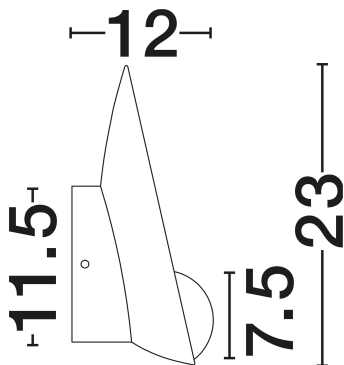

TECHNICAL DRAWING

GENERAL INFORMATION

Product Code	9006091
Collection	Indoor
Product Category	Wall
Product Family	Minim
Mounting Location	Wall
Application Environment	Indoor
Specifications	N/A

DIMENSION & WEIGHT

LxWxH (cm)	D: 23 W: 12 H: 11.5
Cut Out (cm)	N/A
Weight (Kgr)	1

MATERIAL & COLOR

Product Color	Sandy Black & Opal
Body Material	Steel&Glass

APPLICATION & MOUNTING

Ambient Working Temp.	Max 45°C
Type of Protection	IP20
Dimmable	Yes
Type of Dimming	N/A
Mounting type	Surface
Mounting Depth (cm)	N/A
Led Module Replaceable	Yes
Light Source	G9

NOVA LUCE S.A

Schimatari Viotias
32009, Greece

+30 22620 58 121
+30 22620 56 743

info@novaluce.com
www.novaluce.com