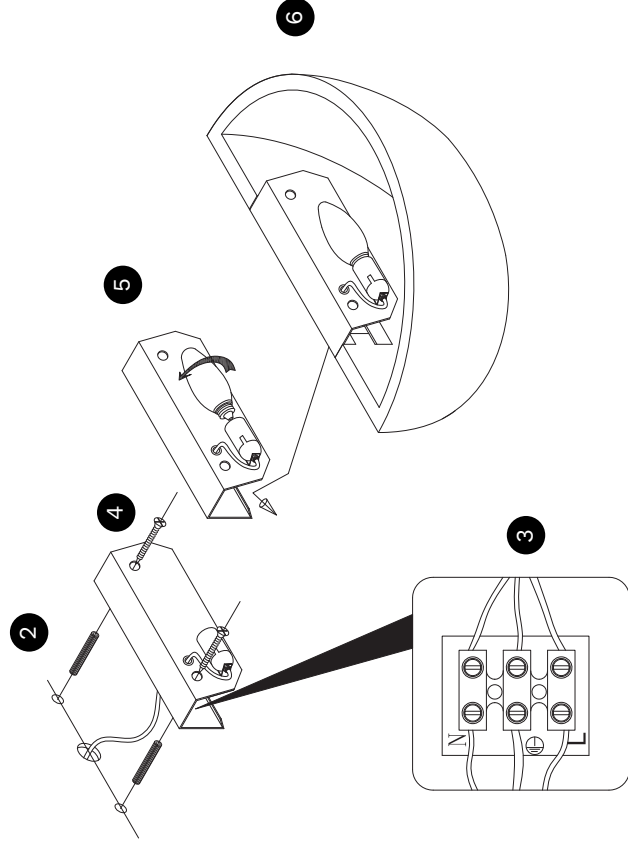

NOVA LUCE

9540400

1

Turn off the general switch

7

Turn on the general switch

1. Turn off the general switch
2. Drill holes apply plastic anchors with screws
 3. Connect wires
 4. Apply screws
 5. Apply bulb in place
 6. Fix the element in place
 7. Turn on the general switch