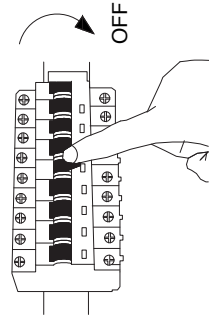

NOVA LUCE

9540400

1

Turn off the general switch

7

Turn on the general switch

1. Turn off the general switch
2. Drill holes apply plastic anchors with screws
 3. Connect wires
 4. Apply screws
 5. Apply bulb in place
 6. Fix the element in place
 7. Turn on the general switch