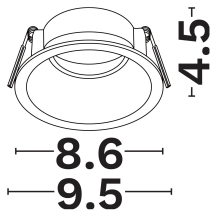

TECHNICAL DRAWING

MATERIAL & COLOR

Product Color	White
Body Material	Aluminium
Cover Material	N/A

APPLICATION & MOUNTING

Ambient Working Temp.	45 C
Type of Protection	IP65
Protection Class IK	N/A
Dimmable	N/A
Type of Dimming (Optional)	N/A
Mounting type	Recessed
Mounting Depth (cm)	Ceiling
Led Module Replaceable	Yes
Light Source	Led Gu10
Adjustable	No

COMPATIBLE WITH

— On/Off Driver: N/A

— Triac Driver: N/A

— Dali Driver: N/A

NOVA LUCE S.A

Schimatari Viotias
32009, Greece

+30 22620 58 121
+30 22620 56 743

info@novaluce.com
www.novaluce.com