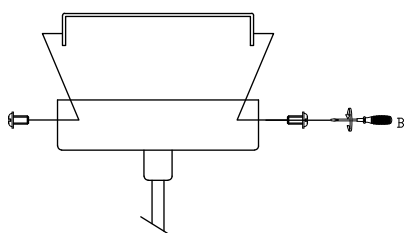

NOVA LUCE

9501253

1

Turn off the general switch

2

Drill holes & apply plastic anchors
With screws

3

Connect the wires

4

Apply the side screws

5

Apply the bulb

6

Apply the glass

7

Turn on the general switch