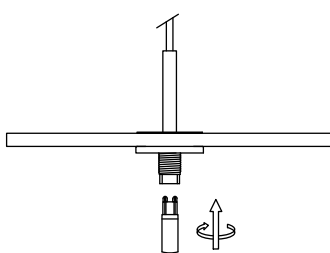

NOVA LUCE

9501253

1

Turn off the general switch

2

Drill holes & apply plastic anchors
With screws

3

Connect the wires

4

Apply the side screws

5

Apply the bulb

6

Apply the glass

7

Turn on the general switch