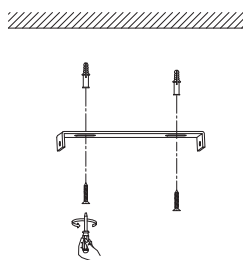

NOVA LUCE

9501253

1

Turn off the general switch

2

Drill holes & apply plastic anchors
With screws

3

Connect the wires

4

Apply the side screws

5

Apply the bulb

6

Apply the glass

7

Turn on the general switch