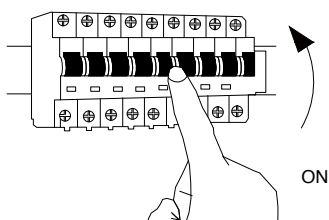

NOVA LUCE

9501253

1

Turn off the general switch

2

Drill holes & apply plastic anchors
With screws

3

Connect the wires

4

Apply the side screws

5

Apply the bulb

6

Apply the glass

7

Turn on the general switch