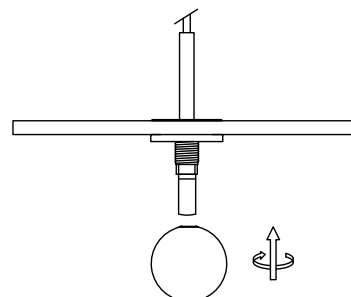

NOVA LUCE

9501253

1

Turn off the general switch

2

Drill holes & apply plastic anchors
With screws

3

Connect the wires

4

Apply the side screws

5

Apply the bulb

6

Apply the glass

7

Turn on the general switch