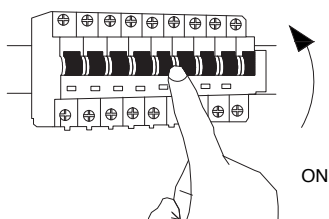

# NOVA LUCE

9124103

1

Turn off the general switch

2

Drill holes & apply plastic anchors  
With screws

3

Connect the wires

4

Apply the nuts

5

Turn on the general switch