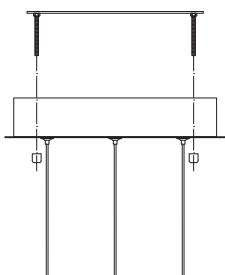

# NOVA LUCE

9124103

1

Turn off the general switch

2

Drill holes & apply plastic anchors  
With screws

3

Connect the wires

4

Apply the nuts

5

Turn on the general switch