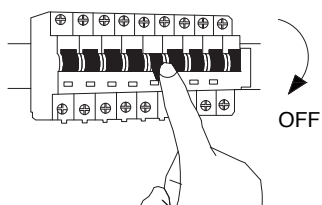

# NOVA LUCE

9124103

1

Turn off the general switch

2

Drill holes & apply plastic anchors  
With screws

3

Connect the wires

4

Apply the nuts

5

Turn on the general switch