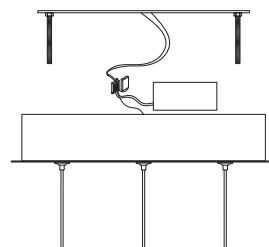

# NOVA LUCE

9124103

1

Turn off the general switch

2

Drill holes & apply plastic anchors  
With screws

3

Connect the wires

4

Apply the nuts

5

Turn on the general switch