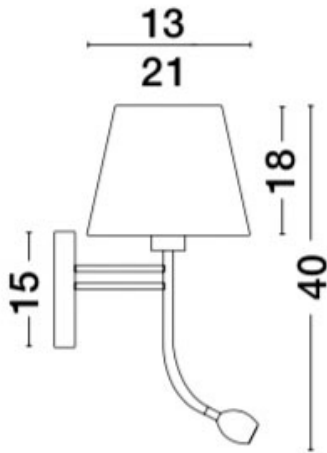

NOVA LUCE

PRODUCT DATASHEET

Version: 001

PRODUCT PHOTOGRAPH

TECHNICAL DRAWING

GENERAL INFORMATION

Product Code	8127401
Collection	Decorative
Product Category	Wall
Product Family	Valencia
Mounting Location	Wall
Application Environment	Indoor

DIMENSION & WEIGHT

LxWxH (cm)	L: 21 W: 25,5 H: 40
Cut out (cm)	N/A
Weight (Kgr)	0.9

MATERIAL & COLOR

Product Color	White
Body Material	Aluminium & Fabric

APPLICATION & MOUNTING

Ambient Working Temp.	Max 45 oC
Type of Protection	IP20
Dimmable	No
Type of Dimming (Optional)	N/A
Mounting type	Wall
Mounting Depth (cm)	N/A
Led Module Replaceable	Yes
Light Source	LED & LED E27