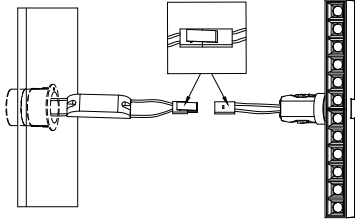

NOVA LUCE

9492920

1. Turn off the general switch

2. Put the product into place

3. Connect the wires

4. Tight it up

5. Click them together

6. Push to click in place

7. Turn on the general switch