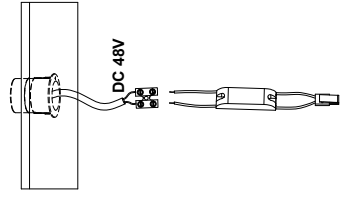

NOVA LUCE

9492920

1. Turn off the general switch

2. Put the product into place

3. Connect the wires

4. Tight it up

5. Click them together

6. Push to click in place