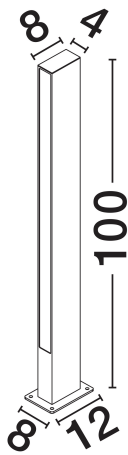

NOVA LUCE

PRODUCT DATASHEET

Version: 001

PRODUCT PHOTOGRAPH

TECHNICAL DRAWING

GENERAL INFORMATION

Product Code	9030112
Collection	Outdoor
Product Category	Bollard
Product Family	Stor
Mounting Location	Ground
Application Environment	Outdoor
Specifications	N/A

DIMENSION & WEIGHT

LxWxH (cm)	L:8 W:12 H:100 cm
Cut out (cm)	N/A
Weight (Kgr)	1.77

MATERIAL & COLOR

Product Color	Sandy Black
Body Material	Aluminium & Acrylic

APPLICATION & MOUNTING

Ambient Working Temp.	Max 45 oC
Type of Protection	IP65
Dimmable	No
Type of Dimming	N/A
Mounting type	Surface
Mounting Depth (cm)	N/A
Led Module Replaceable	No
Light Source	LED

Power (Nominal)	17w
Input voltage (Nominal)	220-240Vac
Mains Frequency	50/60Hz

PHOTOMETRICAL DATA

Luminous Flux	989lm
Color Temperature	3000K
Light Color (Designation)	Warm White

WARRANTY

Warranty	3 Years
----------	----------------