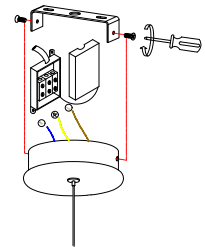

NOVA LUCE

9214199

1

Turn off the general switch

2

Drill holes & apply plastic anchors
With screws

3

Connect the wires

4

Turn on the general switch