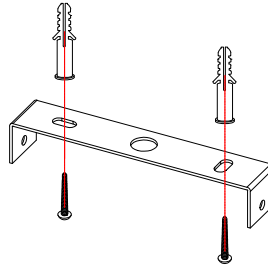

NOVA LUCE

9214199

1

Turn off the general switch

2

Drill holes & apply plastic anchors
With screws

3

Connect the wires

4

Turn on the general switch