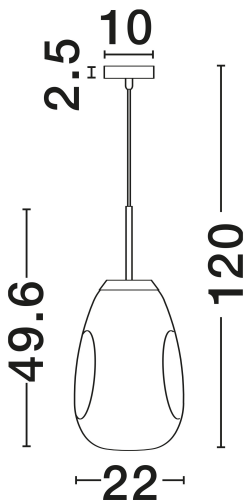

NOVA LUCE

PRODUCT DATASHEET

Version: 001

PRODUCT PHOTOGRAPH

TECHNICAL DRAWING

GENERAL INFORMATION

Product Code	9190393
Collection	Indoor
Product Category	Suspension
Product Family	Lava
Mounting Location	Ceiling
Application Environment	Indoor
Specifications	N/A

DIMENSION & WEIGHT

LxWxH (cm)	D: 22 H: 120
Cut Out (cm)	N/A
Weight (Kgr)	1.93

MATERIAL & COLOR

Product Color	Gold
Body Material	Glass & Metal

APPLICATION & MOUNTING

Ambient Working Temp.	Max 45°C
Type of Protection	IP20
Dimmable	N/A
Type of Dimming	N/A
Mounting type	Surface
Mounting Depth (cm)	N/A
Led Module Replaceable	Yes
Light Source	E27

Power (Nominal)	1x12W
Input voltage (Nominal)	100-240V
Mains Frequency	50/60Hz

PHOTOMETRICAL DATA

Luminous Flux	N/A
Color Temperature	N/A
Light Color (Designation)	N/A

WARRANTY

Warranty	3 Years
----------	----------------