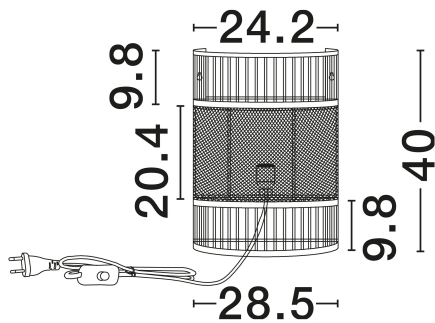

NOVA LUCE

PRODUCT DATASHEET

Version: 001

PRODUCT PHOTOGRAPH

GENERAL INFORMATION

Product Code	9586534
Collection	Indoor
Product Category	Wall
Product Family	Pale
Mounting Location	Wall
Application Environment	Indoor
Specifications	N/A

DIMENSION & WEIGHT

LxWxH (cm)	L: 28.5 W: 14 H: 40
Cut Out (cm)	N/A
Weight (Kgr)	0.35

MATERIAL & COLOR

Product Color	Natural
Body Material	Bamboo

TECHNICAL DRAWING

APPLICATION & MOUNTING

Ambient Working Temp.	Max 45°C
Type of Protection	IP20
Dimmable	Yes
Type of Dimming	N/A
Mounting type	Surface
Mounting Depth (cm)	N/A
Led Module Replaceable	Yes
Light Source	E27

Power (Nominal)	1x12W
Input voltage (Nominal)	100-240V
Mains Frequency	50/60Hz

PHOTOMETRICAL DATA

Luminous Flux	N/A
Color Temperature	N/A
Light Color (Designation)	N/A

WARRANTY

Warranty	3 Years
----------	----------------