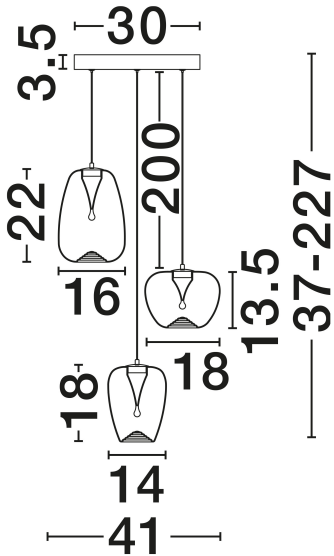

NOVA LUCE

PRODUCT DATASHEET

Version: 001

PRODUCT PHOTOGRAPH

TECHNICAL DRAWING

GENERAL INFORMATION

Product Code	9009176
Collection	Indoor
Product Category	Suspension
Product Family	Oblo
Mounting Location	Ceiling
Application Environment	Indoor
Specifications	N/A

DIMENSION & WEIGHT

LxWxH (cm)	D: 41 H: 227
Cut Out (cm)	N/A
Weight (Kgr)	2.1

MATERIAL & COLOR

Product Color	Gradient Smokey Grey & Matt Black
Body Material	Glass & Metal

APPLICATION & MOUNTING

Ambient Working Temp.	Max 45°C
Type of Protection	IP20
Dimmable	No
Type of Dimming	N/A
Mounting type	Surface
Mounting Depth (cm)	N/A
Led Module Replaceable	No
Light Source	LED

Power (Nominal)	10W
Input voltage (Nominal)	220-240V
Mains Frequency	50/60Hz

PHOTOMETRICAL DATA

Luminous Flux	600lm
Color Temperature	3000K
Light Color (Designation)	Warm White

WARRANTY

Warranty	3 Years
----------	----------------