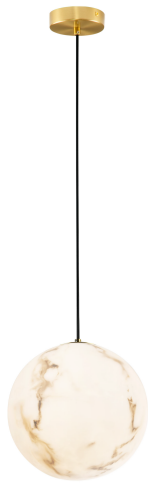

NOVA LUCE

PRODUCT DATASHEET

Version: 001

PRODUCT PHOTOGRAPH

TECHNICAL DRAWING

GENERAL INFORMATION

Product Code	9019810
Collection	Indoor
Product Category	Suspension
Product Family	Serita
Mounting Location	Wall
Application Environment	Indoor
Specifications	N/A

DIMENSION & WEIGHT

LxWxH (cm)	D: 25 H: 120
Cut Out (cm)	N/A
Weight (Kgr)	0

MATERIAL & COLOR

Product Color	Brass Gold
Body Material	Steel, Aluminium & Imitated Alabaster

APPLICATION & MOUNTING

Ambient Working Temp.	Max 45°C
Type of Protection	IP20
Dimmable	N/A
Type of Dimming	N/A
Mounting type	Surface
Mounting Depth (cm)	N/A
Led Module Replaceable	Yes
Light Source	E27