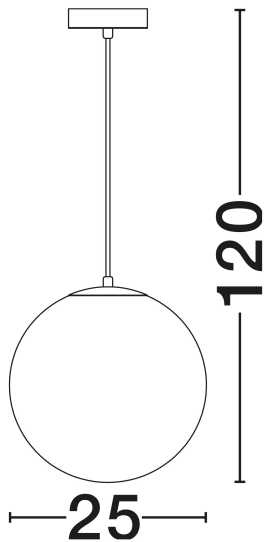

NOVA LUCE

PRODUCT DATASHEET

Version: 001

PRODUCT PHOTOGRAPH

TECHNICAL DRAWING

GENERAL INFORMATION

Product Code	9019810
Collection	Indoor
Product Category	Suspension
Product Family	Serita
Mounting Location	Wall
Application Environment	Indoor
Specifications	N/A

DIMENSION & WEIGHT

LxWxH (cm)	D: 25 H: 120
Cut Out (cm)	N/A
Weight (Kgr)	0

MATERIAL & COLOR

Product Color	Brass Gold
Body Material	Steel, Aluminium & Imitated Alabaster

APPLICATION & MOUNTING

Ambient Working Temp.	Max 45°C
Type of Protection	IP20
Dimmable	N/A
Type of Dimming	N/A
Mounting type	Surface
Mounting Depth (cm)	N/A
Led Module Replaceable	Yes
Light Source	E27

Power (Nominal)	1x12W
Input voltage (Nominal)	220-240V
Mains Frequency	50/60Hz

PHOTOMETRICAL DATA

Luminous Flux	N/A
Color Temperature	N/A
Light Color (Designation)	N/A

WARRANTY

Warranty	3 Years
----------	----------------