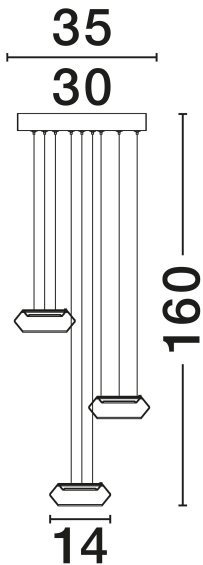

NOVA LUCE

PRODUCT DATASHEET

Version: 001

PRODUCT PHOTOGRAPH

TECHNICAL DRAWING

GENERAL INFORMATION

Product Code	9236102
Collection	Indoor
Product Category	Suspension
Product Family	Jailyn
Mounting Location	Ceiling
Application Environment	Indoor
Specifications	N/A

DIMENSION & WEIGHT

LxWxH (cm)	D: 35 H: 160
Cut Out (cm)	N/A
Weight (Kgr)	2.1

MATERIAL & COLOR

Product Color	Sandy Black & Smokey
Body Material	Aluminium & Glass

APPLICATION & MOUNTING

Ambient Working Temp.	Max 45°C
Type of Protection	IP20
Dimmable	Yes
Type of Dimming	Triac
Mounting type	Surface
Mounting Depth (cm)	N/A
Led Module Replaceable	No
Light Source	LED

Power (Nominal)	24W
Input voltage (Nominal)	220-240V
Mains Frequency	50/60Hz

PHOTOMETRICAL DATA

Luminous Flux	960lm
Color Temperature	3000K
Light Color (Designation)	Warm White

WARRANTY

Warranty	3 Years
----------	----------------