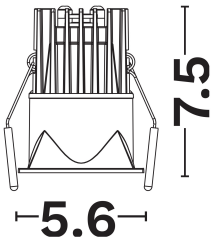

NOVA LUCE

PRODUCT DATASHEET

Version: 001

PRODUCT PHOTOGRAPH

GENERAL INFORMATION

Product Code	9232113
Product Category	Downlights
Product Family	Bree
Mounting Location	Ceiling
Application Environment	Indoor

DIMENSION & WEIGHT

LxWxH (cm)	L:5.6 W:5.6H:7.5 cm
Cut out (cm)	5X5
Weight (Kgr)	N/A

TECHNICAL DRAWING

MATERIAL & COLOR

Product Color	White
Body Material	Aluminium
Cover Material	N/A

APPLICATION & MOUNTING

Ambient Working Temp.	45 C
Type of Protection	IP20
Protection Class IK	IK03
Dimmable	Yes
Type of Dimming (Optional)	Triac/Dali
Mounting type	Recessed
Mounting Depth (cm)	Ceiling
Led Module Replaceable	No
Light Source	Led
Adjustable	No

COMPATIBLE WITH

— On/Off Driver: Included

— Triac Driver: 9844008

— Dali Driver: 9621523 / 9844010

NOVA LUCE S.A

Schimatari Viotias
32009, Greece

+30 22620 58 121
+30 22620 56 743

info@novaluce.com
www.novaluce.com