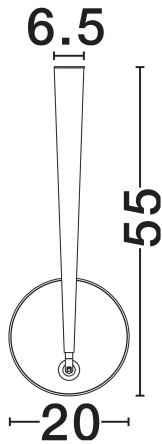

NOVA LUCE

PRODUCT DATASHEET

Version: 001

PRODUCT PHOTOGRAPH

TECHNICAL DRAWING

GENERAL INFORMATION

Product Code	9695108
Collection	Indoor
Product Category	Suspension
Product Family	Ekei
Mounting Location	Wall
Application Environment	Indoor
Specifications	N/A

DIMENSION & WEIGHT

LxWxH (cm)	D: 19.8 H: 55
Cut Out (cm)	N/A
Weight (Kgr)	1.12

MATERIAL & COLOR

Product Color	Sandy White
Body Material	Aluminium

APPLICATION & MOUNTING

Ambient Working Temp.	Max 45°C
Type of Protection	IP20
Dimmable	No
Type of Dimming	N/A
Mounting type	Surface
Mounting Depth (cm)	N/A
Led Module Replaceable	No
Light Source	LED

Power (Nominal)	14W
Input voltage (Nominal)	220-240V
Mains Frequency	50/60Hz

PHOTOMETRICAL DATA

Luminous Flux	1085lm
Color Temperature	3000K
Light Color (Designation)	Warm White

WARRANTY

Warranty	3 Years
----------	----------------