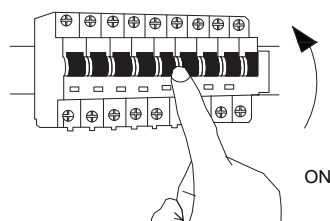

NOVA LUCE

9215808 9215809

1

Turn off the general switch

2

Drill holes & apply plastic anchors
With screws

3

Connect the wires

4

Apply the side screws

5

Turn on the general switch