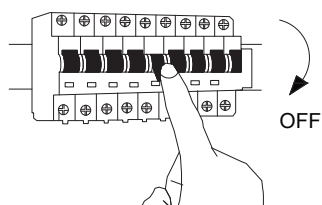

NOVA LUCE

9215808 9215809

1

Turn off the general switch

2

Drill holes & apply plastic anchors
With screws

3

Connect the wires

4

Apply the side screws

5

Turn on the general switch