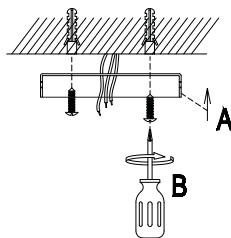

NOVA LUCE

9215808 9215809

1

Turn off the general switch

2

Drill holes & apply plastic anchors
With screws

3

Connect the wires

4

Apply the side screws

5

Turn on the general switch