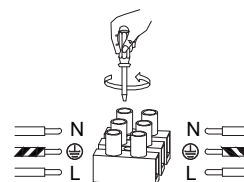

NOVA LUCE

9215808 9215809

1

Turn off the general switch

2

Drill holes & apply plastic anchors
With screws

3

Connect the wires

4

Apply the side screws

5

Turn on the general switch