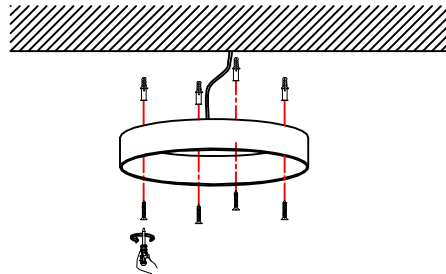

NOVA LUCE

9085221, 9085222

1

Turn off the general switch

2

Drill holes, apply plastic anchors with screws

3

Connect the wires

4

Fix the cap on place

5

Turn on the general switch