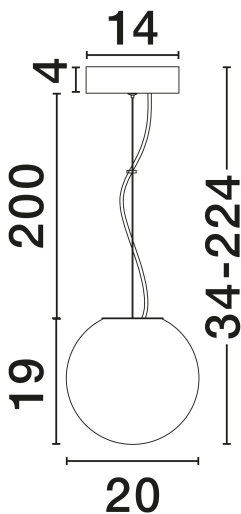

NOVA LUCE

PRODUCT DATASHEET

Version: 001

PRODUCT PHOTOGRAPH

TECHNICAL DRAWING

GENERAL INFORMATION

Product Code	9204025
Collection	Indoor
Product Category	Suspension
Product Family	Bolita
Mounting Location	Ceiling
Application Environment	Indoor
Specifications	N/A

DIMENSION & WEIGHT

LxWxH (cm)	D: 20 H: 224
Cut Out (cm)	N/A
Weight (Kgr)	1.16

MATERIAL & COLOR

Product Color	Gradient White & Sandy White
Body Material	Glass & Metal

APPLICATION & MOUNTING

Ambient Working Temp.	Max 45°C
Type of Protection	IP20
Dimmable	Yes
Type of Dimming	Triac
Mounting type	Surface
Mounting Depth (cm)	N/A
Led Module Replaceable	No
Light Source	LED

Power (Nominal)	7W
Input voltage (Nominal)	220-240V
Mains Frequency	50/60Hz

PHOTOMETRICAL DATA

Luminous Flux	420lm
Color Temperature	3000K
Light Color (Designation)	Warm White

WARRANTY

Warranty	3 Years
----------	----------------