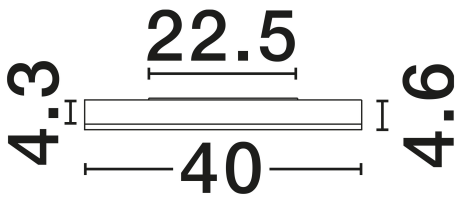

NOVA LUCE

PRODUCT DATASHEET

Version: 001

PRODUCT PHOTOGRAPH

TECHNICAL DRAWING

GENERAL INFORMATION

Product Code	9190860
Collection	Indoor
Product Category	Ceiling
Product Family	Siena
Mounting Location	Ceiling
Application Environment	Indoor
Specifications	N/A

DIMENSION & WEIGHT

LxWxH (cm)	D: 40 W: 4.6
Cut Out (cm)	N/A
Weight (Kgr)	2.53

MATERIAL & COLOR

Product Color	Sandy White
Body Material	Aluminium & Acrylic

APPLICATION & MOUNTING

Ambient Working Temp.	Max 45°C
Type of Protection	IP20
Dimmable	Yes
Type of Dimming	Triac
Mounting type	Surface
Mounting Depth (cm)	N/A
Led Module Replaceable	No
Light Source	LED

Power (Nominal)	41W
Input voltage (Nominal)	220-240V
Mains Frequency	50/60Hz

PHOTOMETRICAL DATA

Luminous Flux	1638lm
Color Temperature	2700-3000-4000K
Light Color (Designation)	WW - NW

WARRANTY

Warranty	3 Years
----------	----------------