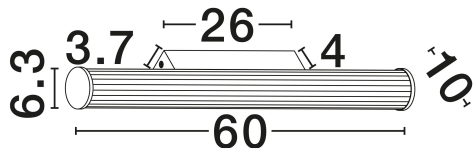

NOVA LUCE

PRODUCT DATASHEET

Version: 001

PRODUCT PHOTOGRAPH

TECHNICAL DRAWING

GENERAL INFORMATION

Product Code	9215802
Collection	Indoor
Product Category	Wall
Product Family	Misty
Mounting Location	Ceiling
Application Environment	Indoor
Specifications	N/A

DIMENSION & WEIGHT

LxWxH (cm)	L: 60 W: 10 H: 6.3
Cut Out (cm)	N/A
Weight (Kgr)	1.2

MATERIAL & COLOR

Product Color	Brushed Gold
Body Material	Metal, Aluminium & Acrylic

APPLICATION & MOUNTING

Ambient Working Temp.	Max 45°C
Type of Protection	IP44
Dimmable	Yes
Type of Dimming	N/A
Mounting type	Surface
Mounting Depth (cm)	N/A
Led Module Replaceable	No
Light Source	LED

Power (Nominal)	14W
Input voltage (Nominal)	220-240V
Mains Frequency	50/60Hz

PHOTOMETRICAL DATA

Luminous Flux	910lm
Color Temperature	3000-4000K
Light Color (Designation)	WW - NW

WARRANTY

Warranty	3 Years
----------	----------------