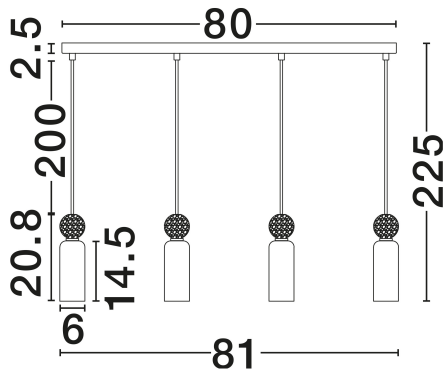

TECHNICAL DRAWING

GENERAL INFORMATION

Product Code	9019786
Collection	Indoor
Product Category	Suspension
Product Family	Filomena
Mounting Location	Ceiling
Application Environment	Indoor
Specifications	N/A

DIMENSION & WEIGHT

LxWxH (cm)	L: 80 H: 225
Cut Out (cm)	N/A
Weight (Kgr)	3.9

MATERIAL & COLOR

Product Color	Opal & Glossy Brushed Gold
Body Material	Stone Travertine & Glass & Metal

APPLICATION & MOUNTING

Ambient Working Temp.	Max 45°C
Type of Protection	IP20
Dimmable	N/A
Type of Dimming	N/A
Mounting type	Surface
Mounting Depth (cm)	N/A
Led Module Replaceable	Yes
Light Source	G9

NOVA LUCE S.A

Schimatari Viotias
32009, Greece

+30 22620 58 121
+30 22620 56 743

info@novaluce.com
www.novaluce.com