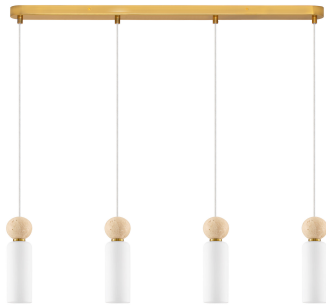

NOVA LUCE

PRODUCT DATASHEET

Version: 001

PRODUCT PHOTOGRAPH