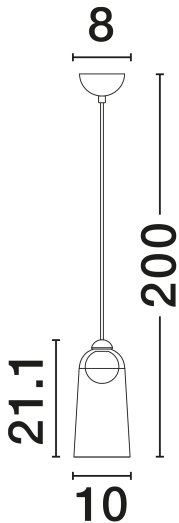

### TECHNICAL DRAWING

### DIMENSION & WEIGHT

LxWxH (cm)	D: 10 H: 200
Cut Out (cm)	N/A
Weight (Kgr)	0.6