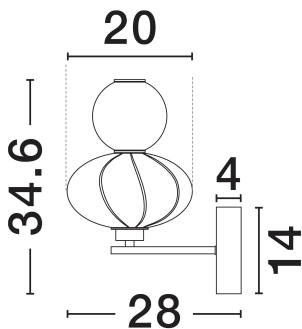

NOVA LUCE

PRODUCT DATASHEET

Version: 001

PRODUCT PHOTOGRAPH

TECHNICAL DRAWING

GENERAL INFORMATION

Product Code	9009161
Collection	Indoor
Product Category	Wall
Product Family	Oneta
Mounting Location	Wall
Application Environment	Indoor
Specifications	N/A

DIMENSION & WEIGHT

LxWxH (cm)	D: 20 W: 28 H: 34.6
Cut Out (cm)	N/A
Weight (Kgr)	1.8

MATERIAL & COLOR

Product Color	Sage Green & Matt Black
Body Material	Ceramic, Metal & Opal Glass

APPLICATION & MOUNTING

Ambient Working Temp.	Max 45°C
Type of Protection	IP20
Dimmable	Yes
Type of Dimming	Triac
Mounting type	Surface
Mounting Depth (cm)	N/A
Led Module Replaceable	No
Light Source	LED

Power (Nominal)	8W
Input voltage (Nominal)	220-240V
Mains Frequency	50/60Hz

PHOTOMETRICAL DATA

Luminous Flux	520lm
Color Temperature	3000K
Light Color (Designation)	Warm White

WARRANTY

Warranty	3 Years
----------	----------------