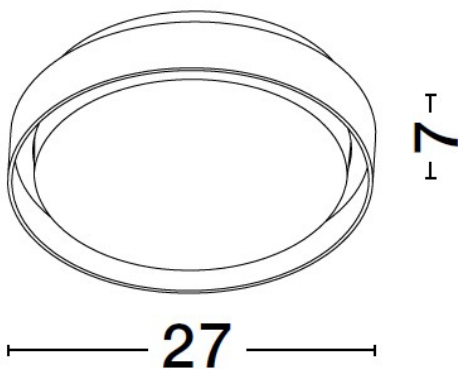

TECHNICAL DRAWING

GENERAL INFORMATION

Product Code	9944603
Collection	Outdoor
Product Category	Ceiling
Product Family	OLIVER
Mounting Location	Ceiling
Application Environment	Outdoor

DIMENSION & WEIGHT

LxWxH (cm)	D: 27 H: 7
Cut out (cm)	N/A
Weight (Kgr)	1.7

MATERIAL & COLOR

Product Color	Dark Anthracite
Body Material	Aluminium Acrylic

APPLICATION & MOUNTING

Ambient Working Temp.	Max 40 oC
Type of Protection	IP65
Dimmable	No
Type of Dimming (Optional)	N/A
Mounting type	Surface
Mounting Depth (cm)	N/A
Led Module Replaceable	No
Light Source	LED

NOVA LUCE S.A

Schimatari Viotias
32009, Greece

+30 22620 58 121
+30 22620 56 743

info@novaluce.com
www.novaluce.com