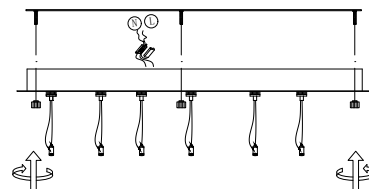

# NOVA LUCE

9214218

1

Turn off the general switch

2

Drill holes & apply plastic anchors  
With screws

3

Connect the wires

4

Apply the element in to place

5

Turn on the general switch