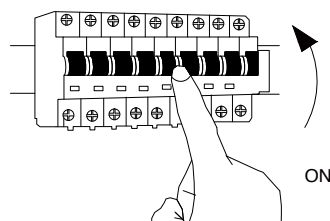

# NOVA LUCE

9214218

1

Turn off the general switch

2

Drill holes & apply plastic anchors  
With screws

3

Connect the wires

4

Apply the element in to place

5

Turn on the general switch