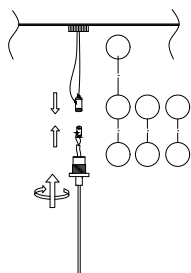

# NOVA LUCE

9214218

1

Turn off the general switch

2

Drill holes & apply plastic anchors  
With screws

3

Connect the wires

4

Apply the element in to place

5

Turn on the general switch