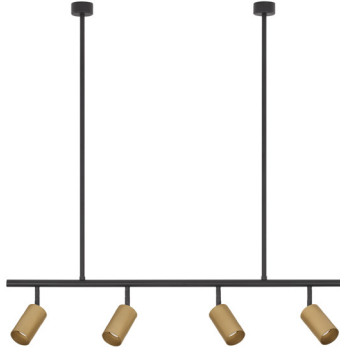

NOVA LUCE

PRODUCT DATASHEET

Version: 001

PRODUCT PHOTOGRAPH

TECHNICAL DRAWING

GENERAL INFORMATION

Product Code	9111459
Collection	Decorative
Product Category	Suspension
Product Family	Pogno
Mounting Location	Ceiling
Application Environment	Indoor

DIMENSION & WEIGHT

LxWxH (cm)	D: 96 H: 87,5
Cut out (cm)	N/A
Weight (Kgr)	1.7

MATERIAL & COLOR

Product Color	Black & Gold
Body Material	Aluminium

APPLICATION & MOUNTING

Ambient Working Temp.	Max 45 oC
Type of Protection	IP20
Dimmable	Depends on the lamp
Type of Dimming (Optional)	N/A
Mounting type	Ceiling
Mounting Depth (cm)	N/A
Led Module Replaceable	Yes
Light Source	LED GU10