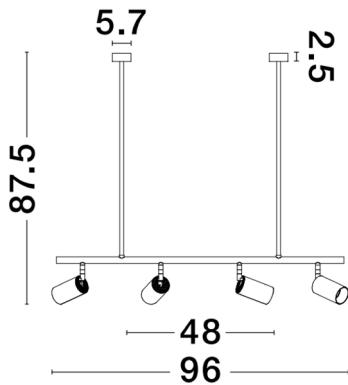

NOVA LUCE

PRODUCT DATASHEET

Version: 001

PRODUCT PHOTOGRAPH

TECHNICAL DRAWING

GENERAL INFORMATION

Product Code	9111459
Collection	Decorative
Product Category	Suspension
Product Family	Pogno
Mounting Location	Ceiling
Application Environment	Indoor

DIMENSION & WEIGHT

LxWxH (cm)	D: 96 H: 87,5
Cut out (cm)	N/A
Weight (Kgr)	1.7

MATERIAL & COLOR

Product Color	Black & Gold
Body Material	Aluminium

APPLICATION & MOUNTING

Ambient Working Temp.	Max 45 oC
Type of Protection	IP20
Dimmable	Depends on the lamp
Type of Dimming (Optional)	N/A
Mounting type	Ceiling
Mounting Depth (cm)	N/A
Led Module Replaceable	Yes
Light Source	LED GU10