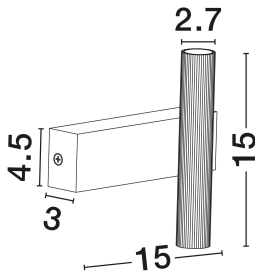

NOVA LUCE

PRODUCT DATASHEET

Version: 001

PRODUCT PHOTOGRAPH

TECHNICAL DRAWING

GENERAL INFORMATION

Product Code	9060242
Collection	Indoor
Product Category	Wall
Product Family	Paron
Mounting Location	Wall
Application Environment	Indoor
Specifications	N/A

DIMENSION & WEIGHT

LxWxH (cm)	L: 15 W: 5.5 H: 15
Cut Out (cm)	N/A
Weight (Kgr)	0.32

MATERIAL & COLOR

Product Color	Sandy Black & Gold
Body Material	Aluminium

APPLICATION & MOUNTING

Ambient Working Temp.	Max 45°C
Type of Protection	IP20
Dimmable	No
Type of Dimming	N/A
Mounting type	Surface
Mounting Depth (cm)	N/A
Led Module Replaceable	No
Light Source	LED

Power (Nominal)	6W
Input voltage (Nominal)	220-240V
Mains Frequency	50/60Hz

PHOTOMETRICAL DATA

Luminous Flux	326lm
Color Temperature	3000K
Light Color (Designation)	Warm White

WARRANTY

Warranty	3 Years
----------	----------------