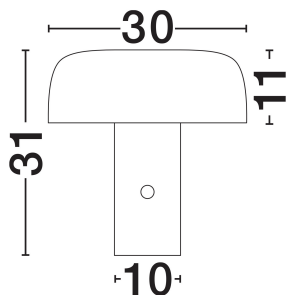

NOVA LUCE

PRODUCT DATASHEET

Version: 001

PRODUCT PHOTOGRAPH

TECHNICAL DRAWING

GENERAL INFORMATION

| | |
|-------------------------|---------|
| Product Code | 9268026 |
| Collection | Indoor |
| Product Category | Table |
| Product Family | Noelia |
| Mounting Location | Table |
| Application Environment | Indoor |
| Specifications | N/A |

DIMENSION & WEIGHT

| | |
|--------------|-------------|
| LxWxH (cm) | D: 30 H: 31 |
| Cut Out (cm) | N/A |
| Weight (Kgr) | 2.2 |

MATERIAL & COLOR

| | |
|---------------|---------------------------|
| Product Color | Sandy Black |
| Body Material | Steel, Aluminium &Acrylic |

| | |
|-------------------------|-----------------|
| Power (Nominal) | 17W |
| Input voltage (Nominal) | 220-240V |
| Mains Frequency | 50/60Hz |

PHOTOMETRICAL DATA

| | |
|---------------------------|-------------------|
| Luminous Flux | 892lm |
| Color Temperature | 2700K |
| Light Color (Designation) | Warm White |