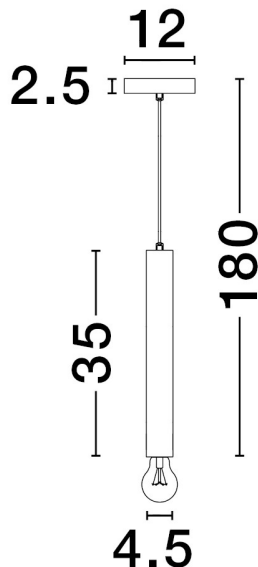

NOVA LUCE

PRODUCT DATASHEET

Version: 001

PRODUCT PHOTOGRAPH

GENERAL INFORMATION

Product Code	9287947
Collection	Decorative
Product Category	Suspension
Product Family	Norway
Mounting Location	Ceiling
Application Environment	Indoor

DIMENSION & WEIGHT

LxWxH (cm)	D: 4,5 H: 180
Cut out (cm)	N/A
Weight (Kgr)	0.8

MATERIAL & COLOR

Product Color	Gold
Body Material	Metal

TECHNICAL DRAWING

APPLICATION & MOUNTING

Ambient Working Temp.	Max 45 oC
Type of Protection	IP20
Dimmable	Depends on the lamp
Type of Dimming (Optional)	N/A
Mounting type	Ceiling
Mounting Depth (cm)	N/A
Led Module Replaceable	Yes
Light Source	LED E27

Power (Nominal)	Depends on the lamp
Input voltage (Nominal)	220-240Vac
Mains Frequency	50/60Hz

PHOTOMETRICAL DATA

Luminous Flux	Depends on the lamp
Color Temperature	Depends on the lamp
Light Color (Designation)	N/A