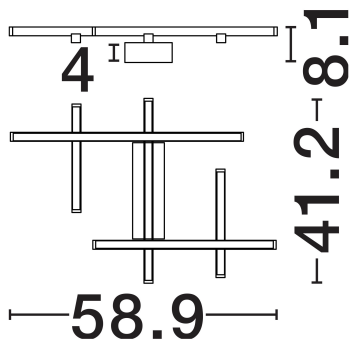

NOVA LUCE

PRODUCT DATASHEET

Version: 001

PRODUCT PHOTOGRAPH

GENERAL INFORMATION

Product Code	9002058
Collection	Indoor
Product Category	Ceiling
Product Family	Pace
Mounting Location	Wall
Application Environment	Indoor
Specifications	N/A

DIMENSION & WEIGHT

LxWxH (cm)	L: 58 W: 41 H: 4
Cut Out (cm)	N/A
Weight (Kgr)	1

MATERIAL & COLOR

Product Color	Sandy Black
Body Material	Aluminium & Acrylic

TECHNICAL DRAWING

APPLICATION & MOUNTING

Ambient Working Temp.	Max 45°C
Type of Protection	IP20
Dimmable	Yes
Type of Dimming	Triac
Mounting type	Surface
Mounting Depth (cm)	N/A
Led Module Replaceable	No
Light Source	LED

Power (Nominal)	42W
Input voltage (Nominal)	220-240V
Mains Frequency	50/60Hz

PHOTOMETRICAL DATA

Luminous Flux	2373lm
Color Temperature	3000K
Light Color (Designation)	Warm White

WARRANTY

Warranty	3 Years
----------	----------------