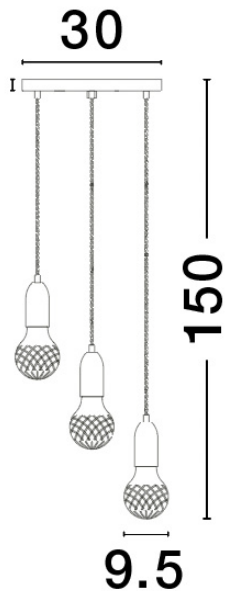

TECHNICAL DRAWING

GENERAL INFORMATION

Product Code	9536413
Collection	Decorative
Product Category	Suspension
Product Family	Veda
Mounting Location	Ceiling
Application Environment	Indoor

DIMENSION & WEIGHT

LxWxH (cm)	D: 30 H: 150
Cut out (cm)	N/A
Weight (Kgr)	1.7

MATERIAL & COLOR

Product Color	Brass & Clear
Body Material	Metal & Glass

APPLICATION & MOUNTING

Ambient Working Temp.	Max 45 oC
Type of Protection	IP20
Dimmable	Depends on the lamp
Type of Dimming (Optional)	N/A
Mounting type	Ceiling
Mounting Depth (cm)	N/A
Led Module Replaceable	Yes
Light Source	LED G9

NOVA LUCE S.A

Schimatari Viotias
32009, Greece

+30 22620 58 121
+30 22620 56 743

info@novaluce.com
www.novaluce.com