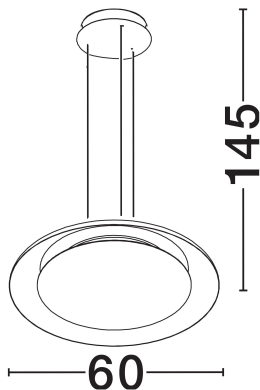

NOVA LUCE

PRODUCT DATASHEET

Version: 001

PRODUCT PHOTOGRAPH

TECHNICAL DRAWING

GENERAL INFORMATION

Product Code	9345713
Collection	Indoor
Product Category	Suspension
Product Family	Epos
Mounting Location	Wall
Application Environment	Indoor
Specifications	N/A

DIMENSION & WEIGHT

LxWxH (cm)	D: 60 H: 145
Cut Out (cm)	N/A
Weight (Kgr)	4.2

MATERIAL & COLOR

Product Color	Sandy Black & Brushed Gold
Body Material	Aluminium & Acrylic

APPLICATION & MOUNTING

Ambient Working Temp.	Max 45°C
Type of Protection	IP20
Dimmable	Yes
Type of Dimming	Triac
Mounting type	Surface
Mounting Depth (cm)	N/A
Led Module Replaceable	No
Light Source	LED

Power (Nominal)	38W
Input voltage (Nominal)	220-240V
Mains Frequency	50/60Hz

PHOTOMETRICAL DATA

Luminous Flux	2100lm
Color Temperature	2700-3000-4000K
Light Color (Designation)	WW - NW

WARRANTY

Warranty	3 Years
----------	----------------