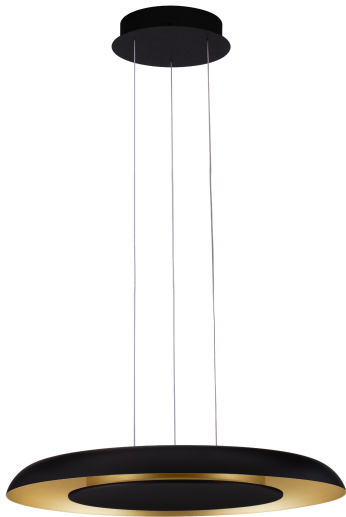

NOVA LUCE

PRODUCT DATASHEET

Version: 001

PRODUCT PHOTOGRAPH

TECHNICAL DRAWING

GENERAL INFORMATION

Product Code	9345713
Collection	Indoor
Product Category	Suspension
Product Family	Epos
Mounting Location	Wall
Application Environment	Indoor
Specifications	N/A

DIMENSION & WEIGHT

LxWxH (cm)	D: 60 H: 145
Cut Out (cm)	N/A
Weight (Kgr)	4.2

MATERIAL & COLOR

Product Color	Sandy Black & Brushed Gold
Body Material	Aluminium & Acrylic

APPLICATION & MOUNTING

Ambient Working Temp.	Max 45°C
Type of Protection	IP20
Dimmable	Yes
Type of Dimming	Triac
Mounting type	Surface
Mounting Depth (cm)	N/A
Led Module Replaceable	No
Light Source	LED

Power (Nominal)	38W
Input voltage (Nominal)	220-240V
Mains Frequency	50/60Hz

PHOTOMETRICAL DATA

Luminous Flux	2100lm
Color Temperature	2700-3000-4000K
Light Color (Designation)	WW - NW

WARRANTY

Warranty	3 Years
----------	----------------