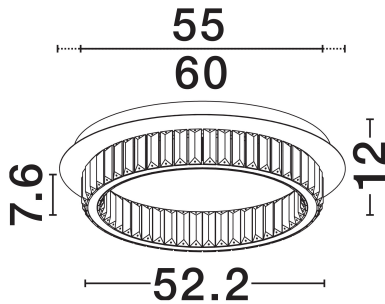

TECHNICAL DRAWING

GENERAL INFORMATION

Product Code	9333080
Collection	Indoor
Product Category	Ceiling
Product Family	Aurelia
Mounting Location	Wall
Application Environment	Indoor
Specifications	N/A

DIMENSION & WEIGHT

LxWxH (cm)	D: 60 H: 12
Cut Out (cm)	N/A
Weight (Kgr)	7

MATERIAL & COLOR

Product Color	Platinum Gold
Body Material	Metal & Crystal

APPLICATION & MOUNTING

Ambient Working Temp.	Max 45°C
Type of Protection	IP20
Dimmable	Yes
Type of Dimming	Triac
Mounting type	Surface
Mounting Depth (cm)	N/A
Led Module Replaceable	No
Light Source	LED

NOVA LUCE S.A

Schimatari Viotias
32009, Greece

+30 22620 58 121
+30 22620 56 743

info@novaluce.com
www.novaluce.com