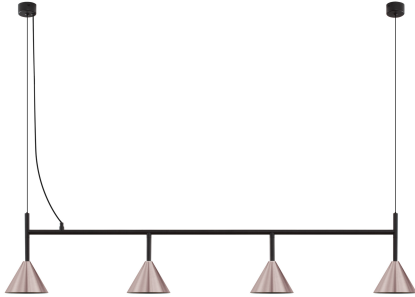

NOVA LUCE

PRODUCT DATASHEET

Version: 001

PRODUCT PHOTOGRAPH

GENERAL INFORMATION

Product Code	9011433
Collection	Indoor
Product Category	Suspension
Product Family	Conico
Mounting Location	Suspension
Application Environment	Indoor
Specifications	N/A

DIMENSION & WEIGHT

LxWxH (cm)	L: 122 W: 11.6 H: 150
Cut Out (cm)	N/A
Weight (Kgr)	1.2

MATERIAL & COLOR

Product Color	Oxide Coffee & Black
Body Material	Aluminium

TECHNICAL DRAWING

APPLICATION & MOUNTING

Ambient Working Temp.	Max 45°C
Type of Protection	IP20
Dimmable	Yes
Type of Dimming	N/A
Mounting type	Surface
Mounting Depth (cm)	N/A
Led Module Replaceable	Yes
Light Source	MR16/GU10