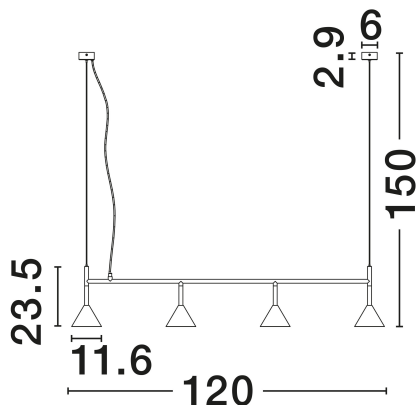

NOVA LUCE

PRODUCT DATASHEET

Version: 001

PRODUCT PHOTOGRAPH

GENERAL INFORMATION

Product Code	9011433
Collection	Indoor
Product Category	Suspension
Product Family	Conico
Mounting Location	Suspension
Application Environment	Indoor
Specifications	N/A

DIMENSION & WEIGHT

LxWxH (cm)	L: 122 W: 11.6 H: 150
Cut Out (cm)	N/A
Weight (Kgr)	1.2

MATERIAL & COLOR

Product Color	Oxide Coffee & Black
Body Material	Aluminium

TECHNICAL DRAWING

APPLICATION & MOUNTING

Ambient Working Temp.	Max 45°C
Type of Protection	IP20
Dimmable	Yes
Type of Dimming	N/A
Mounting type	Surface
Mounting Depth (cm)	N/A
Led Module Replaceable	Yes
Light Source	MR16/GU10

Power (Nominal)	4 x 10W
Input voltage (Nominal)	100-240V
Mains Frequency	50/60Hz

PHOTOMETRICAL DATA

Luminous Flux	N/A
Color Temperature	N/A
Light Color (Designation)	N/A

WARRANTY

Warranty	3 Years
----------	----------------