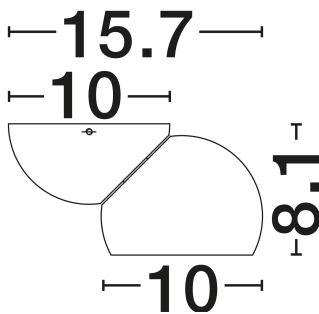

TECHNICAL DRAWING

APPLICATION & MOUNTING

Ambient Working Temp.	Max 45°C
Type of Protection	IP20
Dimmable	Yes
Type of Dimming	Triac
Mounting type	Surface
Mounting Depth (cm)	N/A
Led Module Replaceable	No
Light Source	LED

NOVA LUCE S.A

Schimatari Viotias
32009, Greece

+30 22620 58 121
+30 22620 56 743

info@novaluce.com
www.novaluce.com