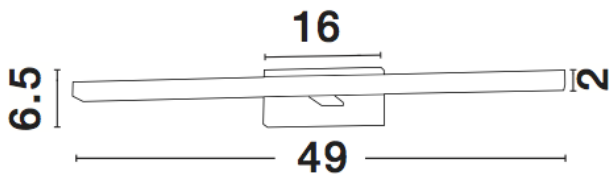

TECHNICAL DRAWING

GENERAL INFORMATION

Product Code	9870020
Collection	Decorative
Product Category	Bathroom
Product Family	Modena
Mounting Location	Wall
Application Environment	Indoor

DIMENSION & WEIGHT

LxWxH (cm)	L: 49 W: 2 H: 6,5
Cut out (cm)	N/A
Weight (Kgr)	0.6

MATERIAL & COLOR

Product Color	Chrome
Body Material	Aluminium & Acrylic

APPLICATION & MOUNTING

Ambient Working Temp.	Max 45 oC
Type of Protection	IP44
Dimmable	No
Type of Dimming (Optional)	N/A
Mounting type	Wall
Mounting Depth (cm)	N/A
Led Module Replaceable	No
Light Source	LED

NOVA LUCE S.A

Schimatari Viotias
32009, Greece

+30 22620 58 121
+30 22620 56 743

info@novaluce.com
www.novaluce.com