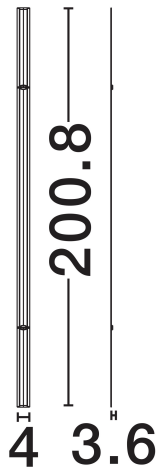

NOVA LUCE

PRODUCT DATASHEET

Version: 001

PRODUCT PHOTOGRAPH

TECHNICAL DRAWING

GENERAL INFORMATION

Product Code	9980588
Collection	Indoor
Product Category	Ceiling
Product Family	Invento
Mounting Location	Wall
Application Environment	Indoor
Specifications	N/A

DIMENSION & WEIGHT

LxWxH (cm)	L: 200.8 W: 4 H: 3.6
Cut Out (cm)	N/A
Weight (Kgr)	1.05

MATERIAL & COLOR

Product Color	White
Body Material	Aluminium & Acrylic

APPLICATION & MOUNTING

Ambient Working Temp.	Max 45°C
Type of Protection	IP20
Dimmable	No
Type of Dimming	N/A
Mounting type	Surface
Mounting Depth (cm)	N/A
Led Module Replaceable	No
Light Source	LED

Power (Nominal)	46W
Input voltage (Nominal)	220-240V
Mains Frequency	50/60Hz

PHOTOMETRICAL DATA

Luminous Flux	3200lm
Color Temperature	3000K
Light Color (Designation)	Warm White

WARRANTY

Warranty	3 Years
----------	----------------