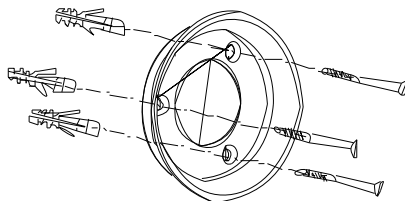

NOVA LUCE

9118514 9118528

1

Turn off the general switch

2

Drill holes & apply plastic anchors
With screws

3

Connect the wires

4

Apply the side screws

5

Turn on the general switch