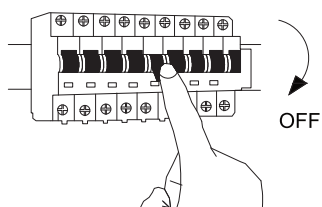

NOVA LUCE

9118514 9118528

1

Turn off the general switch

2

Drill holes & apply plastic anchors
With screws

3

Connect the wires

4

Apply the side screws

5

Turn on the general switch