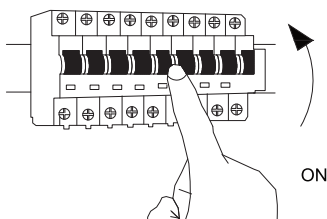

NOVA LUCE

9118514 9118528

1

Turn off the general switch

2

Drill holes & apply plastic anchors
With screws

3

Connect the wires

4

Apply the side screws

5

Turn on the general switch