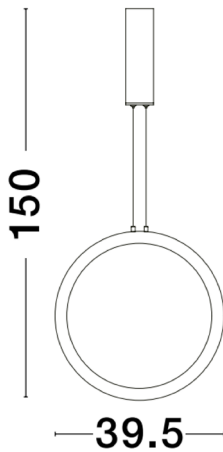

TECHNICAL DRAWING

GENERAL INFORMATION

Product Code	9070166
Collection	Decorative
Product Category	Suspension
Product Family	Change
Mounting Location	Ceiling
Application Environment	Indoor

DIMENSION & WEIGHT

LxWxH (cm)	D: 39,5 H: 150
Cut out (cm)	N/A
Weight (Kgr)	1.3

MATERIAL & COLOR

Product Color	Brass Gold
Body Material	Aluminium & Acrylic

APPLICATION & MOUNTING

Ambient Working Temp.	Max 45 oC
Type of Protection	IP20
Dimmable	Yes
Type of Dimming (Optional)	Triac
Mounting type	Ceiling
Mounting Depth (cm)	N/A
Led Module Replaceable	No
Light Source	LED

NOVA LUCE S.A

Schimatari Viotias
32009, Greece

+30 22620 58 121
+30 22620 56 743

info@novaluce.com
www.novaluce.com