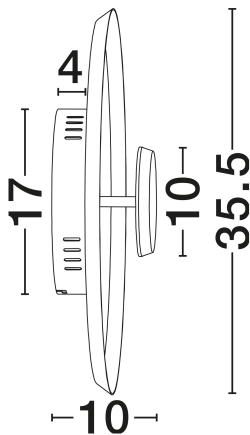

NOVA LUCE

PRODUCT DATASHEET

Version: 001

PRODUCT PHOTOGRAPH

TECHNICAL DRAWING

GENERAL INFORMATION

Product Code	9248185
Collection	Indoor
Product Category	Ceiling
Product Family	Dorell
Mounting Location	Ceiling
Application Environment	Indoor
Specifications	N/A

DIMENSION & WEIGHT

LxWxH (cm)	D: 35.5 H: 10
Cut Out (cm)	N/A
Weight (Kgr)	1.2

MATERIAL & COLOR

Product Color	Sandy White
Body Material	Steel, Aluminium &Acrylic

APPLICATION & MOUNTING

Ambient Working Temp.	Max 45°C
Type of Protection	IP20
Dimmable	No
Type of Dimming	N/A
Mounting type	Surface
Mounting Depth (cm)	N/A
Led Module Replaceable	No
Light Source	LED

Power (Nominal)	14W
Input voltage (Nominal)	220-240V
Mains Frequency	50/60Hz

PHOTOMETRICAL DATA

Luminous Flux	757lm
Color Temperature	2700-3000-4000K
Light Color (Designation)	WW - NW

WARRANTY

Warranty	3 Years
----------	----------------