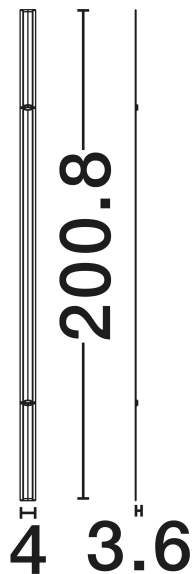

NOVA LUCE

PRODUCT DATASHEET

Version: 001

PRODUCT PHOTOGRAPH

GENERAL INFORMATION

Product Code	9980613
Collection	Indoor
Product Category	Ceiling
Product Family	Invento
Mounting Location	Wall
Application Environment	Indoor
Specifications	N/A

DIMENSION & WEIGHT

LxWxH (cm)	L: 200.8 W: 4 H: 3.6
Cut Out (cm)	N/A
Weight (Kgr)	0

MATERIAL & COLOR

Product Color	Black
Body Material	Aluminium

APPLICATION & MOUNTING

Ambient Working Temp.	Max 45°C
Type of Protection	IP20
Dimmable	No
Type of Dimming	N/A
Mounting type	Surface
Mounting Depth (cm)	N/A
Led Module Replaceable	No
Light Source	LED

TECHNICAL DRAWING

NOVA LUCE S.A

Schimatari Viotias
32009, Greece

+30 22620 58 121
+30 22620 56 743

info@novaluce.com
www.novaluce.com

NOVA LUCE

PRODUCT DATASHEET

Version: 001

ELECTRICAL DATA

Power (Nominal)	46W
Input voltage (Nominal)	220-240V
Mains Frequency	50/60Hz

PHOTOMETRICAL DATA

Luminous Flux	3200lm
Color Temperature	3000K
Light Color (Designation)	Warm White

WARRANTY

Warranty	3 Years
----------	----------------